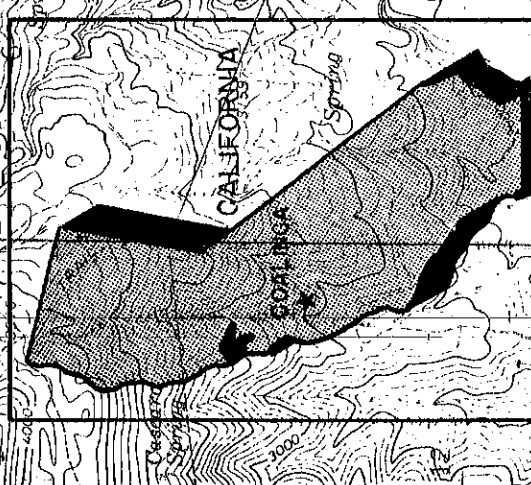

SITE LOCATION FRESNO COUNTY, CALIFORNIA 29

36°17'30" N
120°35'50" W