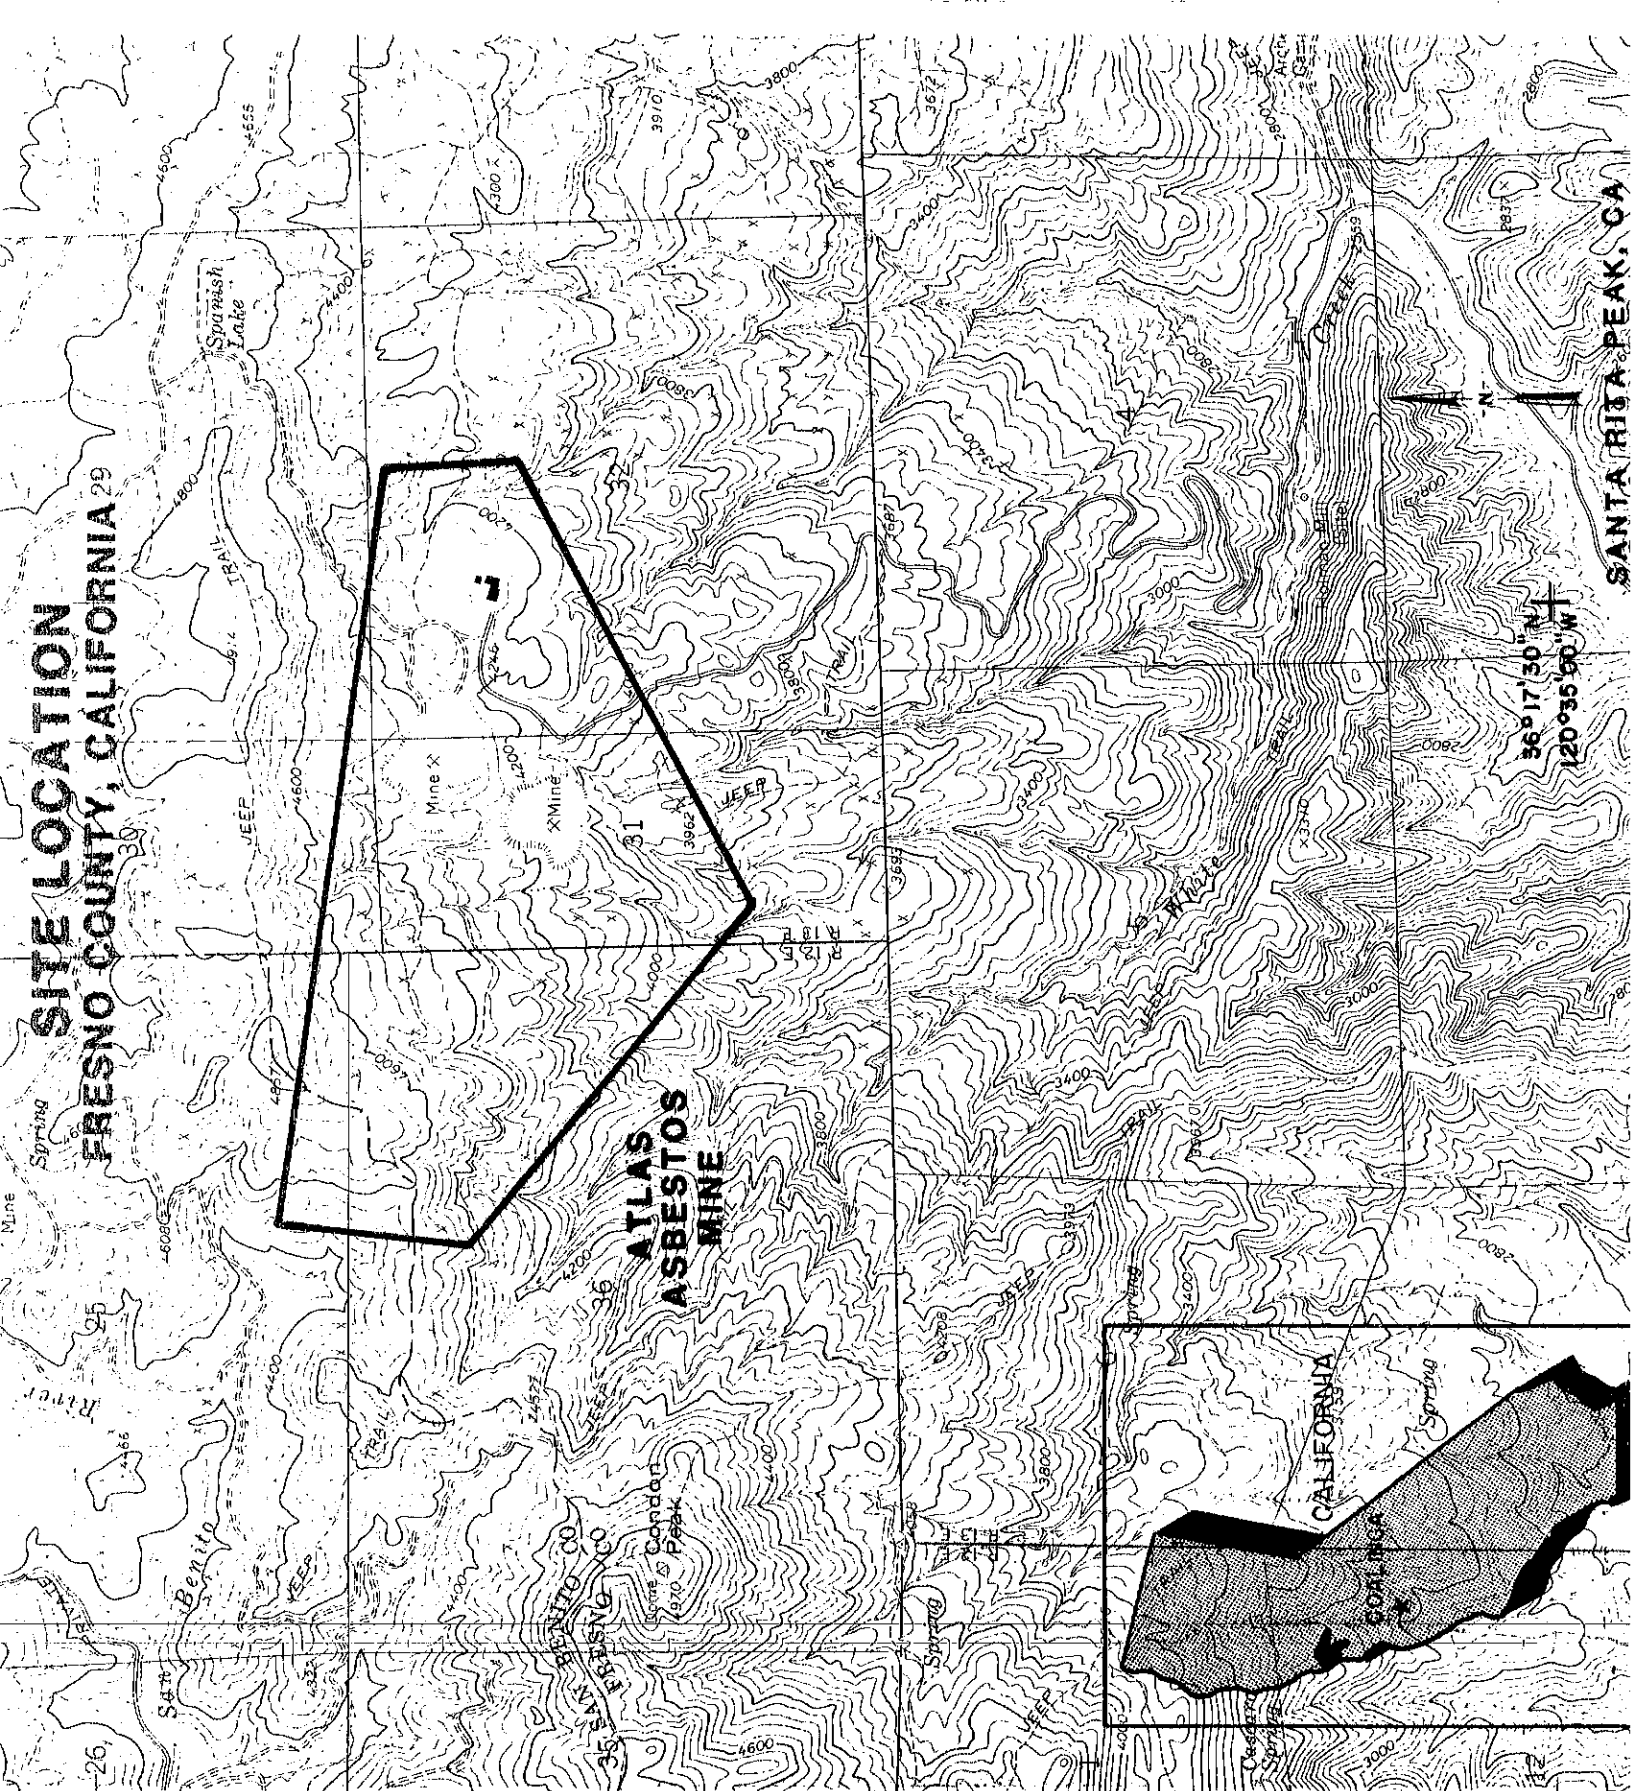

SITE LOCATION FRESNO COUNTY, CALIFORNIA 29

36°17'30" N
120°35'50" W